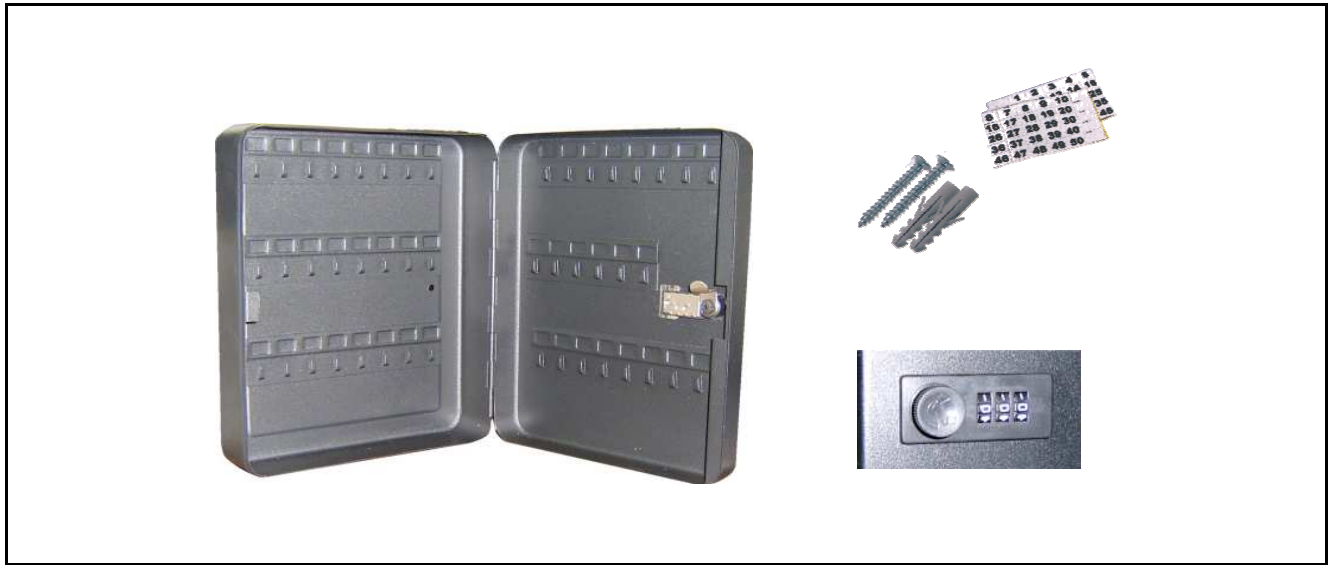

<b>Product Name</b>	<b>Dial Combination Key Cabinet</b>
<b>Model No.</b>	<b>DKC - 46</b>
<b>Specifications</b>	
<ol style="list-style-type: none"> <li>1. 46 - Capacity key cabinet</li> <li>2. Key hooks with numbers for easy to organize</li> <li>3. Combination thumb nail lock</li> <li>4. Pre-drilled holes with fixing bolts</li> </ol>	

<b>External Dimensions</b>	<b>Internal Dimensions</b>	<b>Weight</b>	<b>Shelf</b>	<b>Deposit</b>
<b>H X W X D (Inch)</b>		<b>(Lbs.)</b>		<b>H X W (Inch)</b>
11.8 x 9.5 x 3.2	N/A	5	N/A	N/A

*Protecting Canadians Coast to Coast*