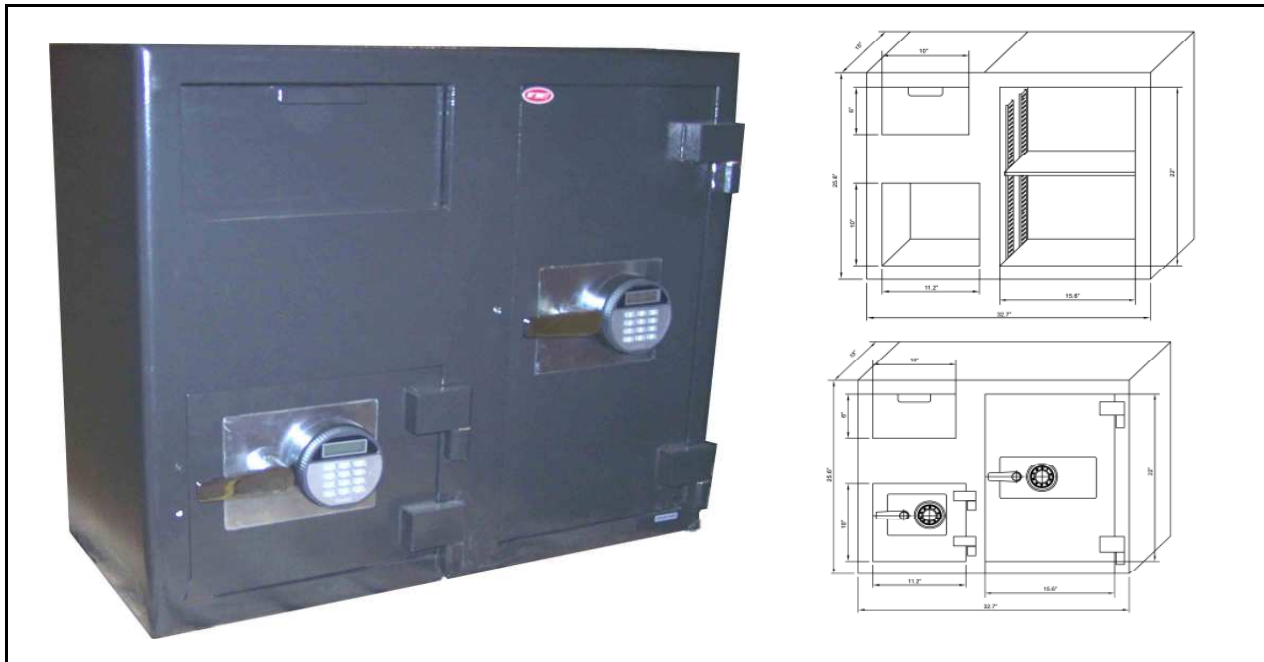

Product Name	Front Loading Cash Depository Safe
Model No.	LG 2731EE
Specifications	
<ol style="list-style-type: none"> 1. "B" Rated construction 2. 6 mm Body, 12 mm door and 6 mm deposit drawer 3. Immediate cash deposit 4. Full length dead bar 5. Spring loaded reloading device 6. Accepts cash trays up to 13" x 18" with wide body side-by-side design 7. 1.25" Dia chrome plated live locking bolts 8. UL Group II 3 wheel key changeable combination lock or optional electronic lock 9. Four bolt down holes 10. Black color powder coated finish 	

External Dimensions	Internal Dimensions	Weight	Shelf	Deposit
H X W X D (Inch)		(Lbs.)		H X W (Inch)
27.5 x 31 x 14.5		353	1	4.9 x 11.8

Protecting Canadians Coast to Coast