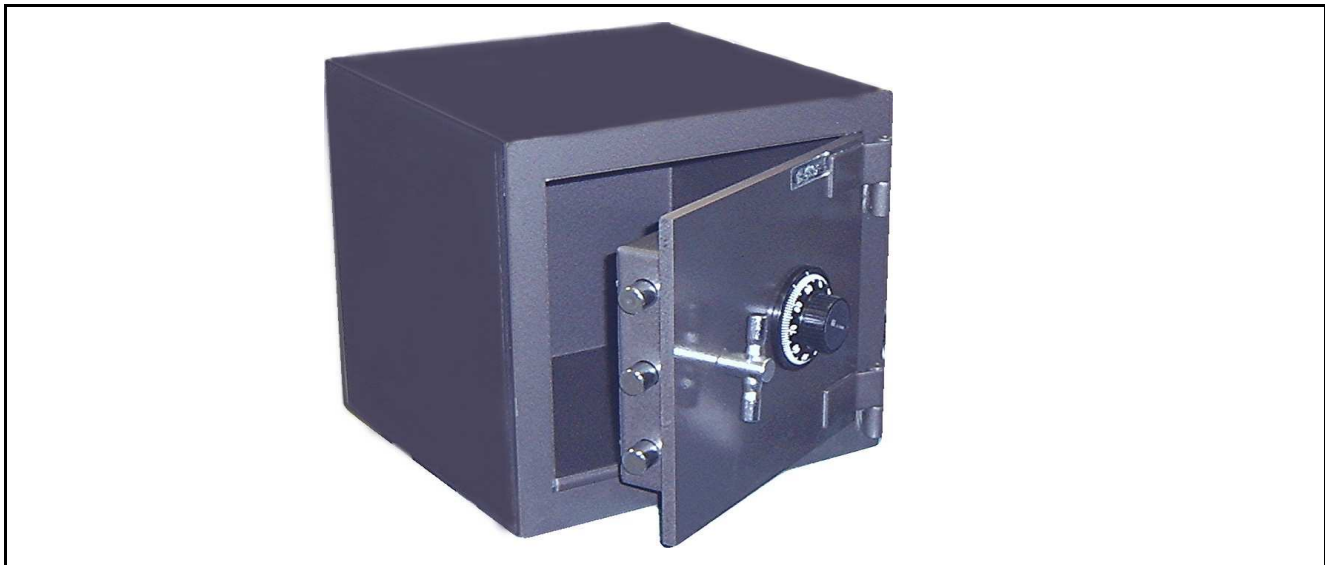

QUOTATION SHEET

| | |
|---|----------------------------|
| Product Name | Burglary Rated Safe |
| Model No. | B 1414 |
| Specifications | |
| <ol style="list-style-type: none"> 1. 1/2" thick A36 solid steel plate door, recessed for maximum protection 2. Formed "B" rate steel plate body 3. Bolt down holes 4. Available with S&G dial combination, electronic or key locks | |

| External Dimensions | Internal Dimensions | Weight | Shelf |
|---------------------|---------------------|--------|-------|
| H X W X D (Inch) | | (Lbs.) | |
| 14 x 14 x 14 | 13.5 x 13.5 x 11.5 | 88 | N/A |